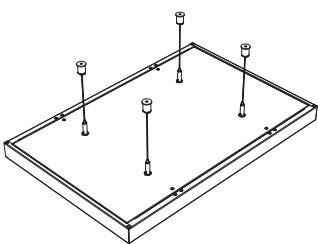

Edge details	METAL Sonic Element [90° edge]	METAL Sonic Element [50° edge]	METAL Sonic Element [20 x 20mm edge]		
System	Hanging Wire Kit M6 (length 4000mm) Not included				
Dimensions (mm)	Panel length: 600 - 1800 Panel width: 600 - 1200 Panel thickness: 40				
Material & perforations	Post-coated galvanised steel, 0.7mm				
	Front side		Rear side		
	Unperforated	Standard perforation Rg 2516 Ø: 2.5mm Open area: 16%	Micro-perforation Rd 1522 Ø: 1.5mm Open area: 22%	Extramicro perforation Rg 0701 Ø: 0.7mm Open area: 1.5%	Standard perforation Rg 2516 Ø: 2.5mm Open area: 16%
Colours	RAL 9010	vd Vario Design colours			vd Wood effects
		Granite Steel Green Marble Copper Oak Brass Sandstone Concrete	Ash Natural Bamboo Caramel Bamboo Maple		
		RAL 9003 RAL 9005 RAL 9006 RAL 9007 RAL 9016	Oak American Cherry American Walnut		
Weight	Unperforated 4.3 - 26.0 kg/m²	Rg 2516 4.0 - 23.0 kg/m²	Rd 1522 3.9 - 21.9 kg/m²	Rg 0701 4.3 - 25.7 kg/m²	
Fire reaction	Euroclass A1 (Unperforated / Perforated + No Infill) Euroclass A2-s2, d0 (Perforated + Acoustic Fleece) as per EN 13501-1			RUS KM1 (G1, V1, D1, T1) as per 123-FZ <i>Values applicable for RAL 9010 solutions only.</i>	
Light reflectance	Unperforated 85%	Rg 2516 70%	Rd 1522 65%	Rg 0701 80% <i>Values applicable for RAL 9010 solutions only.</i>	
Humidity resistance	90% RH				
Indoor air quality	A+ E1				
Cleanability	 (Unperforated only)				
Sustainability	EN ISO 14021 ≈14% EPD EN ISO 14025 Cradle to cradle Silver*			<i>*Value applicable for RAL 9010 solutions only.</i>	
Design options	Dimensions Colours Perforations Acoustic Infills Cut-Outs				

METAL Sonic Element, 90° edge