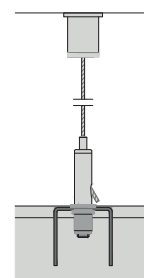

Hanging Wire Kit

[Previous page] METAL Sonic Element, 90° edge (Community Room, Penzlin, Germany, © Bernd Gallandi)

vd Options with this icon are available from our **Vario Design** range. Some combinations of colours and/or perforations are not available for every product. Products may vary from country to country. Please contact your local sales representative. For further information and legal notice, please visit our website. knaufceilingsolutions.com

02/2023

KNAUFCEILING
Solutions