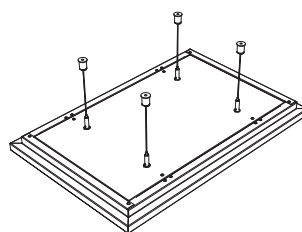

METAL Sonic Element, 20x20mm edge