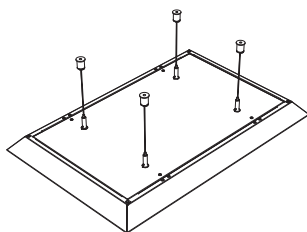

METAL Sonic Element, 50° edge