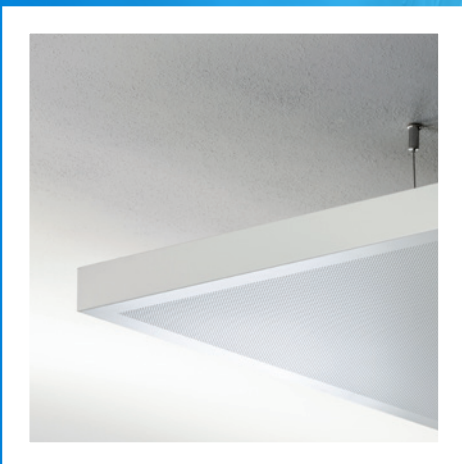

## METAL Sonic Element

(METAL Canopy)  
Individual

- **METAL Sonic Element** is a fully configurable metal canopy. It is suspended by an adjustable hanging wire kit and is quick and easy to install.
- Metal provides a high-value appearance.
- Fully configurable solution, available with different edge details (90°/50°/20x20mm edge).
- An optional rear cover with perforation and an acoustic pad allows for better sound absorption and 360° visibility.
- An easy to install retrofit solution that can be used under an existing ceiling.
- Can be installed as a wall absorber by using a wall hanging kit (see **METAL Wallcoustic Element**).
- Resistant and durable.
- Ideal for showrooms, entrance halls, transport hubs, meeting rooms, retail and waiting areas.