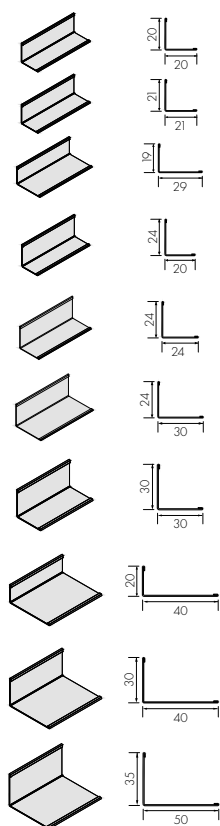

Perimeter trims for standard perimeter solutions with mineral and wood ceilings

Key features

- Comprehensive range including angle trims, shadowline trims, channels and F-upstand trims

Application areas

- All ceilings - Perimeters

Physical data

- Material: steel
- Surface finish: baked polyester paint
- Colour: all products standard in DONN® White
- Other standard colours available on popular items

■ DONN® Perimeter Trims | L-trims

Item reference	Dimensions (mm)		Content/carton		Weight/carton kg	Cartons/pallet
	Length	Thickness	pcs	lm		
MIE20205W ^[1]	3000	0.475	40	120	22.1	60
MIE2121W ^{[1][2]}	3000	0.475	25	75	13.5	80
MIE1929W	3000	0.475	40	120	24.4	60
MIE2024W ^[2]	3000	0.475	40	120	23.5	60
MIE2024KB ^[4]	3000	0.475	40	120	26.1	60
MI2024W	3000	0.475	40	120	23.5	60
MI2424W	3000	0.475	20	60	10.8	80
MIE2430W	3000	0.475	30	90	26.6	60
MIE3030W ^{[1][2]}	3000	0.475	30	90	25.2	40
M3030X ^[3]	3000	0.600	20	60	19.5	60
MI31W	3000	1.000	12	36	20.2	80
MI4020W	3000	0.700	20	60	23	98
MI4030W	3000	0.700	20	60	13.0	90
MI5035W	3000	0.700	16	48	25.2	64

Available in ^[1] Matt Black ^[2] Metal O6 ^[3] galvanized. Special colours on request.
^[4] Corrosion resistant version.

■ DONN® Perimeter Trims | W-trims

Item reference	Dimensions (mm)		Content/carton		Weight/carton kg	Cartons/pallet
	Length	Thickness	pcs	lm		
MS10W	3000	0.475	30	90	23.2	90
MS15W ^{[1][2]}	3000	0.475	30	90	23.5	98
MS14W	3000	0.700	15	45	21.3	48
MSG14W ^[8]	3000	0.700	15	45	20.4	56