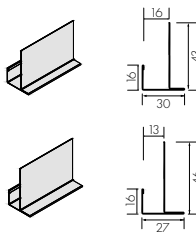

Item reference	Dimensions (mm)		Content/carton		Weight/carton kg	Cartons/pallet
	Length	Thickness	pcs	lm		
MIE20205W ^[1]	3000	0.475	40	120	22.1	60
MIE2121W ^{[1][2]}	3000	0.475	25	75	13.5	80
MIE1929W	3000	0.475	40	120	24.4	60
MIE2024W ^[2]	3000	0.475	40	120	23.5	60
MIE2024KB ^[4]	3000	0.475	40	120	26.1	60
MI2024W	3000	0.475	40	120	23.5	60
MI2424W	3000	0.475	20	60	10.8	80
MIE2430W	3000	0.475	30	90	26.6	60
MIE3030W ^{[1][2]}	3000	0.475	30	90	25.2	40
M3030X ^[3]	3000	0.600	20	60	19.5	60
MI31W	3000	1.000	12	36	20.2	80
MI4020W	3000	0.700	20	60	23	98
MI4030W	3000	0.700	20	60	13.0	90
MI5035W	3000	0.700	16	48	25.2	64

Available in ^[1] Matt Black ^[2] Metal O6 ^[3] galvanized. Special colours on request.
^[4] Corrosion resistant version.

■ DONN® Perimeter Trims | W-trims

Item reference	Dimensions (mm)		Content/carton		Weight/carton kg	Cartons/pallet
	Length	Thickness	pcs	lm		
MS10W	3000	0.475	30	90	23.2	90
MS15W ^{[1][2]}	3000	0.475	30	90	23.5	98
MS14W	3000	0.700	15	45	21.3	48
MSG14W ^[8]	3000	0.700	15	45	20.4	56

Available in ^[1] Matt Black ^[2] Metal O6. Special colours on request.
^[8] Slotted for air circulation.

■ **DONN® Perimeter Trims | C-trims**

Item reference	Dimensions (mm)		Content/carton		Weight/carton kg	Cartons/ pallet
	Length	Thickness	pcs	lm		
MUS8W	3000	0.475	50	150	35.5	24
MUS225W ^[4]	3000	0.475	30	90	27.5	24
MUS225WKB ^[4]	3000	0.475	30	90	28.0	24

Available in ^[4] RAL 9010. Special colours on request.
^[4] Corrosion resistant version.

■ **DONN® Perimeter Trims | F-trims**

Item reference	Dimensions (mm)		Content/carton		Weight/carton kg	Cartons/ pallet
	Length	Thickness	pcs	lm		
MF10W	3000	0.475	20	60	22.8	24
MF8W ^[1]	3000	0.475	20	60	22.8	24