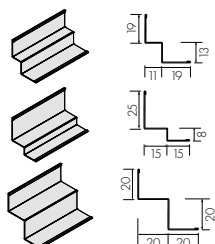

Item reference	Dimensions (mm)		Content/carton		Weight/carton kg	Cartons/pallet
	Length	Thickness	pcs	lm		
MIE20205W ^[1]	3000	0.475	40	120	22.1	60
MIE2121W ^{[1][2]}	3000	0.475	25	75	13.5	80
MIE1929W	3000	0.475	40	120	24.4	60
MIE2024W ^[2]	3000	0.475	40	120	23.5	60
MIE2024KB ^[4]	3000	0.475	40	120	26.1	60
MI2024W	3000	0.475	40	120	23.5	60
MI2424W	3000	0.475	20	60	10.8	80
MIE2430W	3000	0.475	30	90	26.6	60
MIE3030W ^{[1][2]}	3000	0.475	30	90	25.2	40
M3030X ^[3]	3000	0.600	20	60	19.5	60
MI31W	3000	1.000	12	36	20.2	80
MI4020W	3000	0.700	20	60	23	98
MI4030W	3000	0.700	20	60	13.0	90
MI5035W	3000	0.700	16	48	25.2	64

Available in ^[1] Matt Black ^[2] Metal O6 ^[3] galvanized. Special colours on request.
^[4] Corrosion resistant version.

■ DONN® Perimeter Trims | W-trims

Item reference	Dimensions (mm)		Content/carton		Weight/carton kg	Cartons/pallet
	Length	Thickness	pcs	lm		
MS10W	3000	0.475	30	90	23.2	90
MS15W ^{[1][2]}	3000	0.475	30	90	23.5	98
MS14W	3000	0.700	15	45	21.3	48
MSG14W ^[8]	3000	0.700	15	45	20.4	56

Available in ^[1] Matt Black ^[2] Metal O6. Special colours on request.
^[8] Slotted for air circulation.

■ **DONN® Perimeter Trims | C-trims**

Item reference	Dimensions (mm)		Content/carton		Weight/carton kg	Cartons/ pallet
	Length	Thickness	pcs	lm		
MUS8W	3000	0.475	50	150	35.5	24
MUS225W ^[4]	3000	0.475	30	90	27.5	24
MUS225WKB ^[4]	3000	0.475	30	90	28.0	24